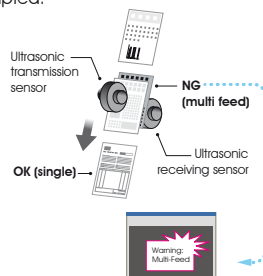

A3 Sheet-fed Duplex Scanner

High Scan Rate and Great Performance

Features:

- Scan rate up to 60 PPM/120 IPM at 300 dpi in color mode
- Scan rate up to 80 PPM/160 IPM at 200 dpi, B&W mode
- Support documents up to A3 size
- 118" (300 cm) long document scanning
- Support plastic cards scanning
- Ultrasonic multi-feed detection
- One button functionality allows you to assign up to nine scanning applications and select at the touch of a button
- Heavy work load equipment
- Straight path feeding
- Optional connectivity, Ethernet 10/100
- 24 bit depth (16.7 million colors), 8 bits (256 scale or grey tones), 1 bit (B&W)
- Support for Windows 8, 8.1 and Windows 10

With the built-in ultrasonic multi-feed detection capability, the scanner allows you to set overlapped paper by detecting paper thickness between document. When multi-feed is detected a warning message will be prompted.